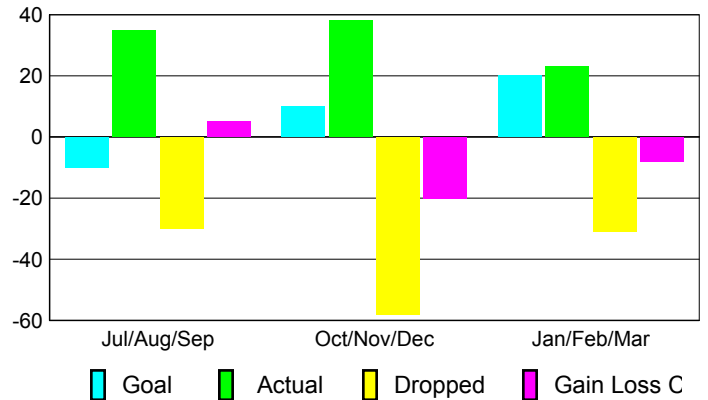

Membership Results 2009-2010

Goal, New, Dropped, Gain/Loss