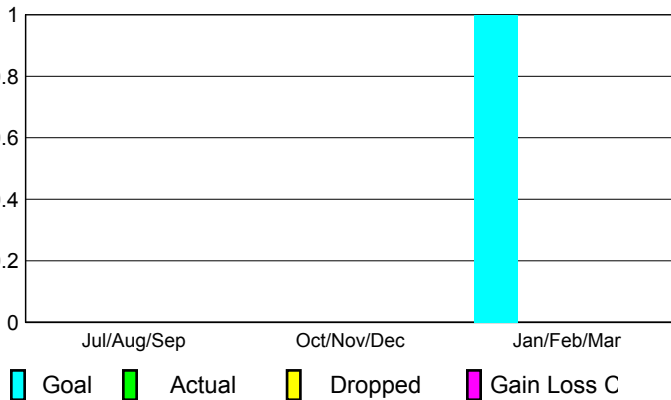

2009-2010 GMT Quarterly Report for District (or Undistricted) **District 108IB1**

GMT: **Federico STEINHAUS**

Location: **ITALY**

GMT CA: **4**

CLUBS

Club Results
2009-2010

Clubs
2008-2009

Month	New Club	Actual New	Actual Dropped	Gain/Loss of	Gain/Loss of
	Goal	Clubs	Clubs	Clubs	Clubs
Jul/Aug/Sep	0	0	0	0	0
Oct/Nov/Dec	0	0	0	0	1
Jan/Feb/Mar	1	0	0	0	0
Totals	1	0	0	0	1

Club Results 2009-2010

Goal, New, Dropped, Gain/Loss

Comparison of Club Gain/Loss

Current Year Compared to the Previous Year

YTD Status Quo Clubs 2009-2010

Status Quo Clubs Compared to Status Quo Members

MEMBERSHIP