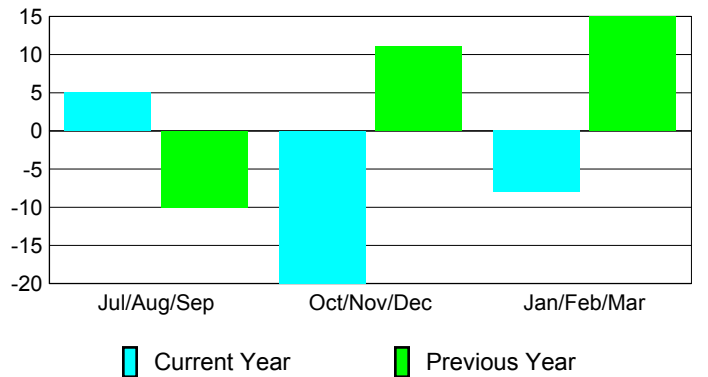

Membership Results
2009-2010

Membership
2008-2009

Month	Net Memb	Actual New	Actual Dropped	Gain/Loss of	Gain/Loss of
	Goal	Memb	Memb	Memb	Memb
Jul/Aug/Sep	-10	35	-30	5	-10
Oct/Nov/Dec	10	38	-58	-20	11
Jan/Feb/Mar	20	23	-31	-8	15
Totals	20	96	-119	-23	16

Membership Results 2009-2010

Goal, New, Dropped, Gain/Loss

Comparison of Membership Gain/Loss

Current Year Compared to the Previous Year

Gender Comparison 2009-2010